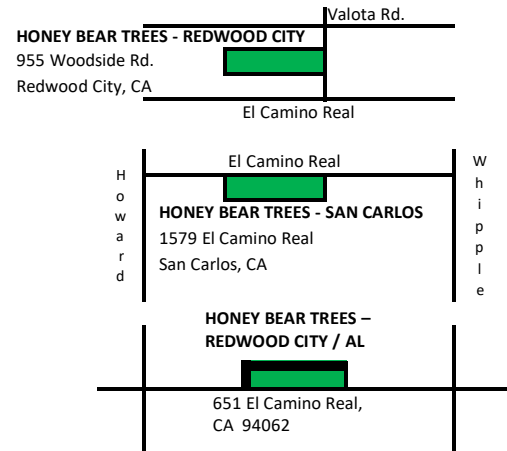

Honey Bear Trees

PO Box 5765
Redwood City, CA 94063

Shelly: (650) 759-3648
shellycocco@yahoo.com

Fax: (650) 368-3187

The finest trees for your home or special event

www.honeybeartrees.com

Sequoia High School CHRISTMAS TREE AND WREATH Fundraising Program

Your organization receives 15% of the purchase price when you buy a Holiday tree at HONEY BEAR TREES. Tell your friends & neighbors and raise even more money!

Simply bring this flyer when you purchase your tree and wreath. (If you happen to forget it, there will be extra flyers on the lot). It is that simple!

HONEY BEAR TREES - REDWOOD CITY 955 Woodside Rd. Redwood City, CA 650-364-3507	Open: 11/17/2018 to 12/24/2018 7 - days a week 9:00 am to 9:00 pm
HONEY BEAR TREES - SAN CARLOS 1579 El Camino Real San Carlos, CA	Open: 11/17/2018 to 12/24/2018 7 - days a week 9:00 am to 9:00 pm
HONEY BEAR TREES - REDWOOD CITY AMERICAN LEGION 651 EL CAMINO REAL Redwood City, CA 94062	Open: 11/17/2018 to 12/24/2018 7 - days a week 9:00 am to 9:00 pm